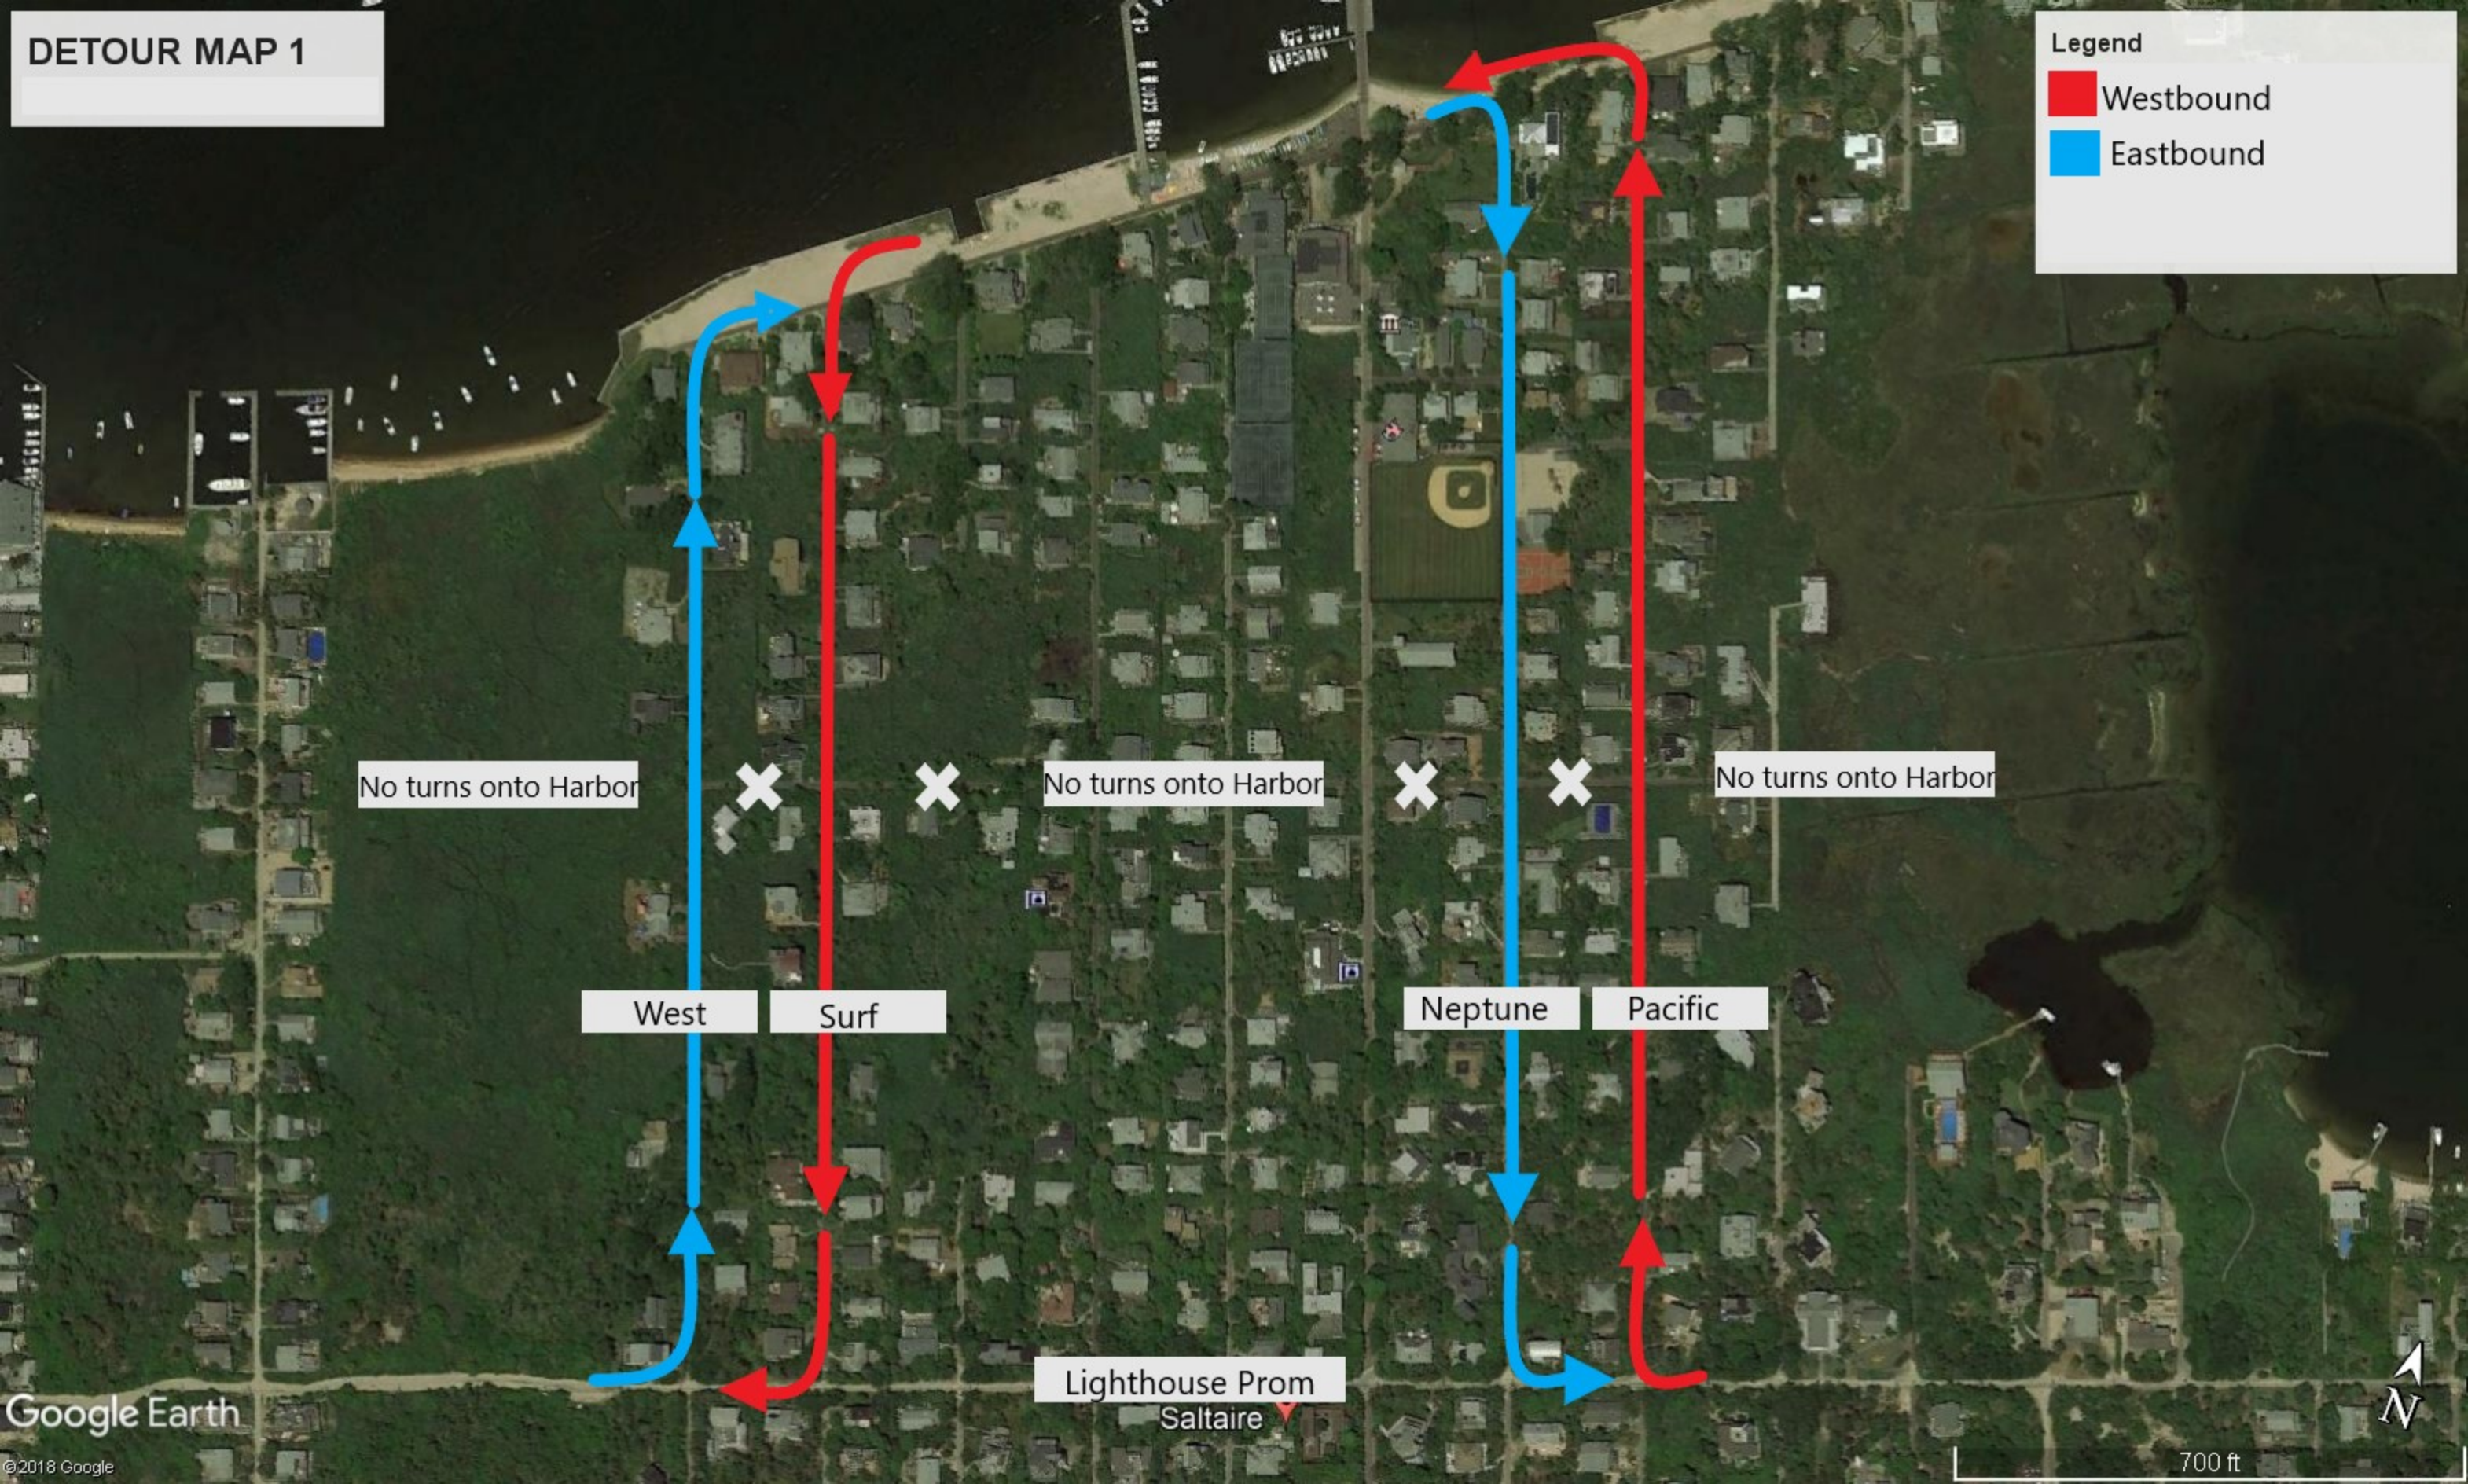

DETOUR MAP 1

Legend

- Westbound
- Eastbound

No turns onto Harbor

No turns onto Harbor

No turns onto Harbor

No turns onto Harbor

No turns onto Harbor

West

Surf

Neptune

Pacific

Lighthouse Prom
Saltaire